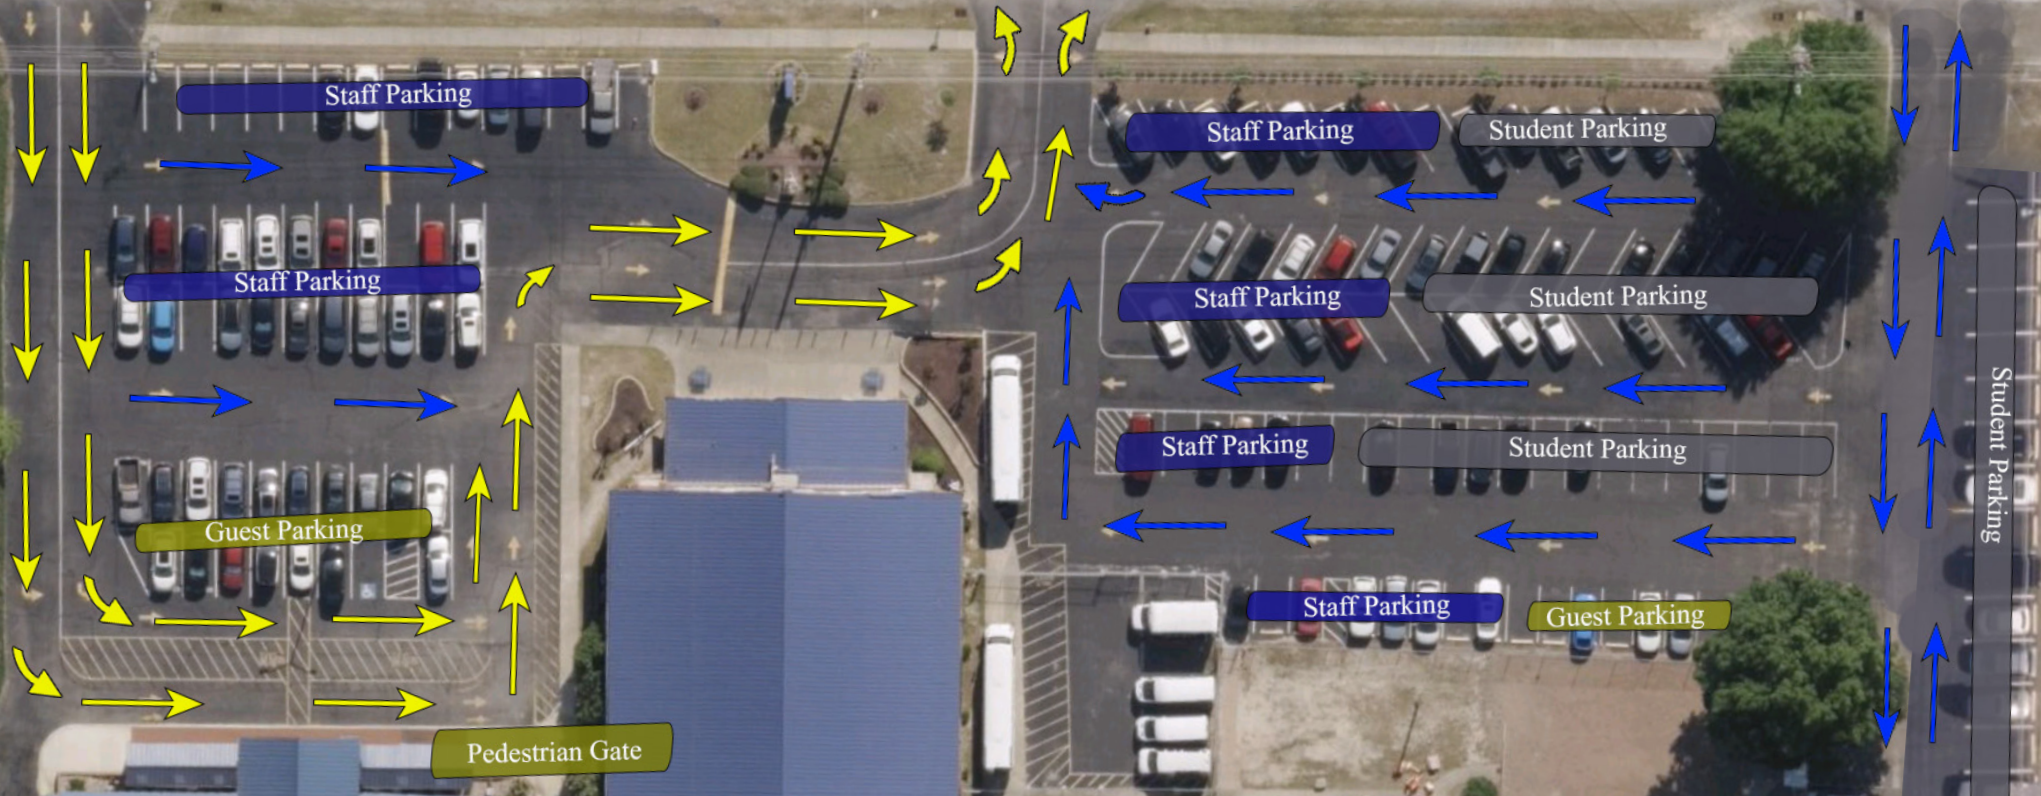

IRELAND DR

IRELAND DR

FCS Drop Off Information

- Drop Off Entrance will be open from 6:30am-8:00am
- Yellow arrows show car rider drop off traffic pattern.
- Blue arrows show all flow of traffic for those looking to park
- Please have all phones put away and have all students ready to get out as quickly as possible.
- Instructions for parent walk-up:
 - Must use crosswalks by main entrances.
- School start times are:
 - PreK-2nd grade school- 8:00am
 - 3rd-5th grade school- 8:00am
 - JH/HS school- 8:00am
- Morning BAC for Elementary students is open at 6:30 am and will be located in the main cafeteria. You will not be charged if your children arrive at 7:30am or after. Entrance to elementary classrooms will begin at 7:50am. JH/HS school students can be dropped off in the morning as early as 6:30am. Entrance to 1st period will begin at 7:50am.